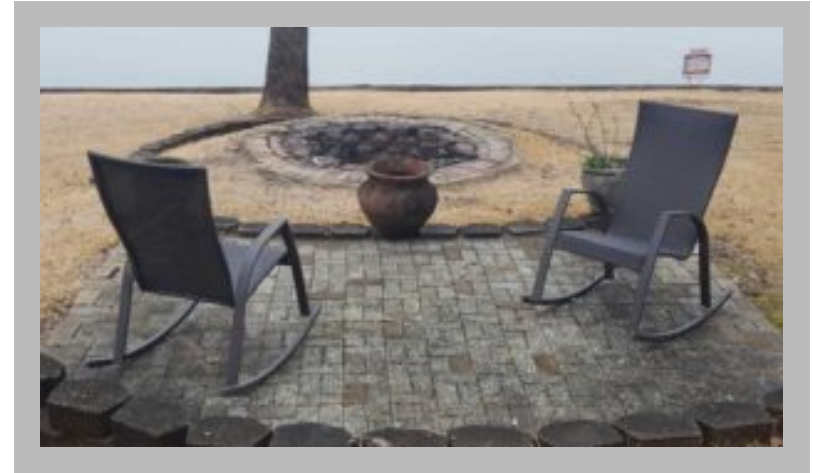

## 408 North Bay Drive, Lizella, Bibb, 31052

### Description

150' "Big Water" frontage on Lake  
Tobosofkee! Custom-Built, 5 bedroom, 4.5  
bath, brick home with gorgeous views of the  
lake and breathtaking sunsets. Great room  
with fireplace, spacious kitchen, separate  
dining room and breakfast room, finished  
basement apartment with bedroom, family  
room, kitchen and full bath. Screened porch,  
deck, boat house and dock. LAKE LIVING AT  
ITS BEST!

### Exterior Features

Boat House, Deck, Dock, Outbuilding(s),  
Patio, Porch, Screened Porch, Sprinkler  
System, Windows-Insulated