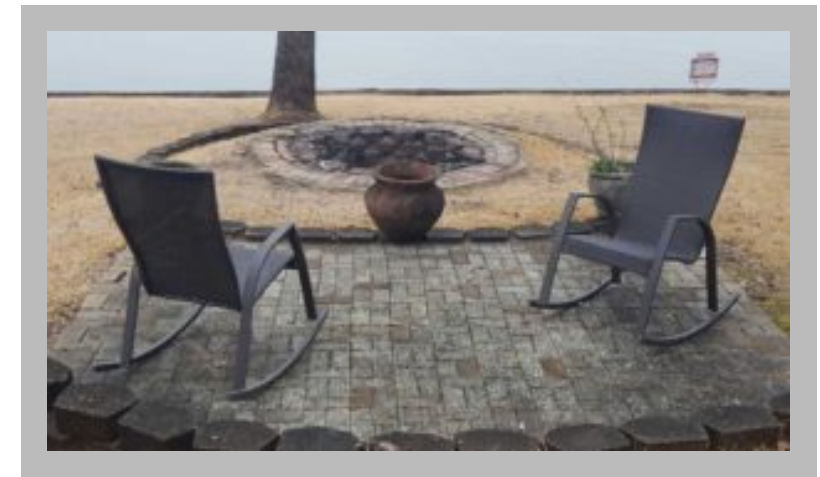

## 408 N. Bay Drive, Lizella, Bibb, 31052

### Description

---

150? "Big Water" frontage on Lake Tobosofkee! Custom-Built, 5 bedroom, 4.5 bath, brick home with gorgeous views of the lake and breathtaking sunsets. Great room with fireplace, spacious kitchen, separate dining room and breakfast room, finished basement apartment with bedroom, family room, kitchen and full bath. Screened porch, deck, boat house and dock. LAKE LIVING AT ITS BEST!

### Exterior Features

---

Boat House, Deck, Dock, Outbuilding(s), Patio, Porch, Screened Porch, Sprinkler System, Windows-Insulated